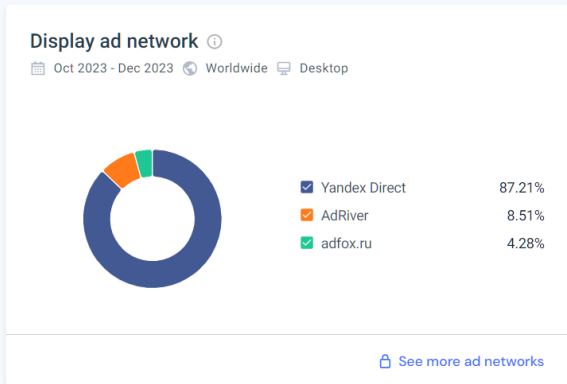

Top link destinations

Oct 2023 - Dec 2023 Worldwide Desktop

Domain	Share	Change		
	yandex.ru	35.88%		-
	whatsapp.com	28.32%		↑ 18.31%
	youtube.com	21.60%		-
	vk.com	14.19%		-

[See more outgoing links](#)

Outgoing Ads

Top ad destinations

Oct 2023 - Dec 2023 Worldwide Desktop

No results
Try a different website, date range or country

Social

Social makes up 1.13% of website traffic

Display Advertising

Display ads makes up 3.86% of website traffic